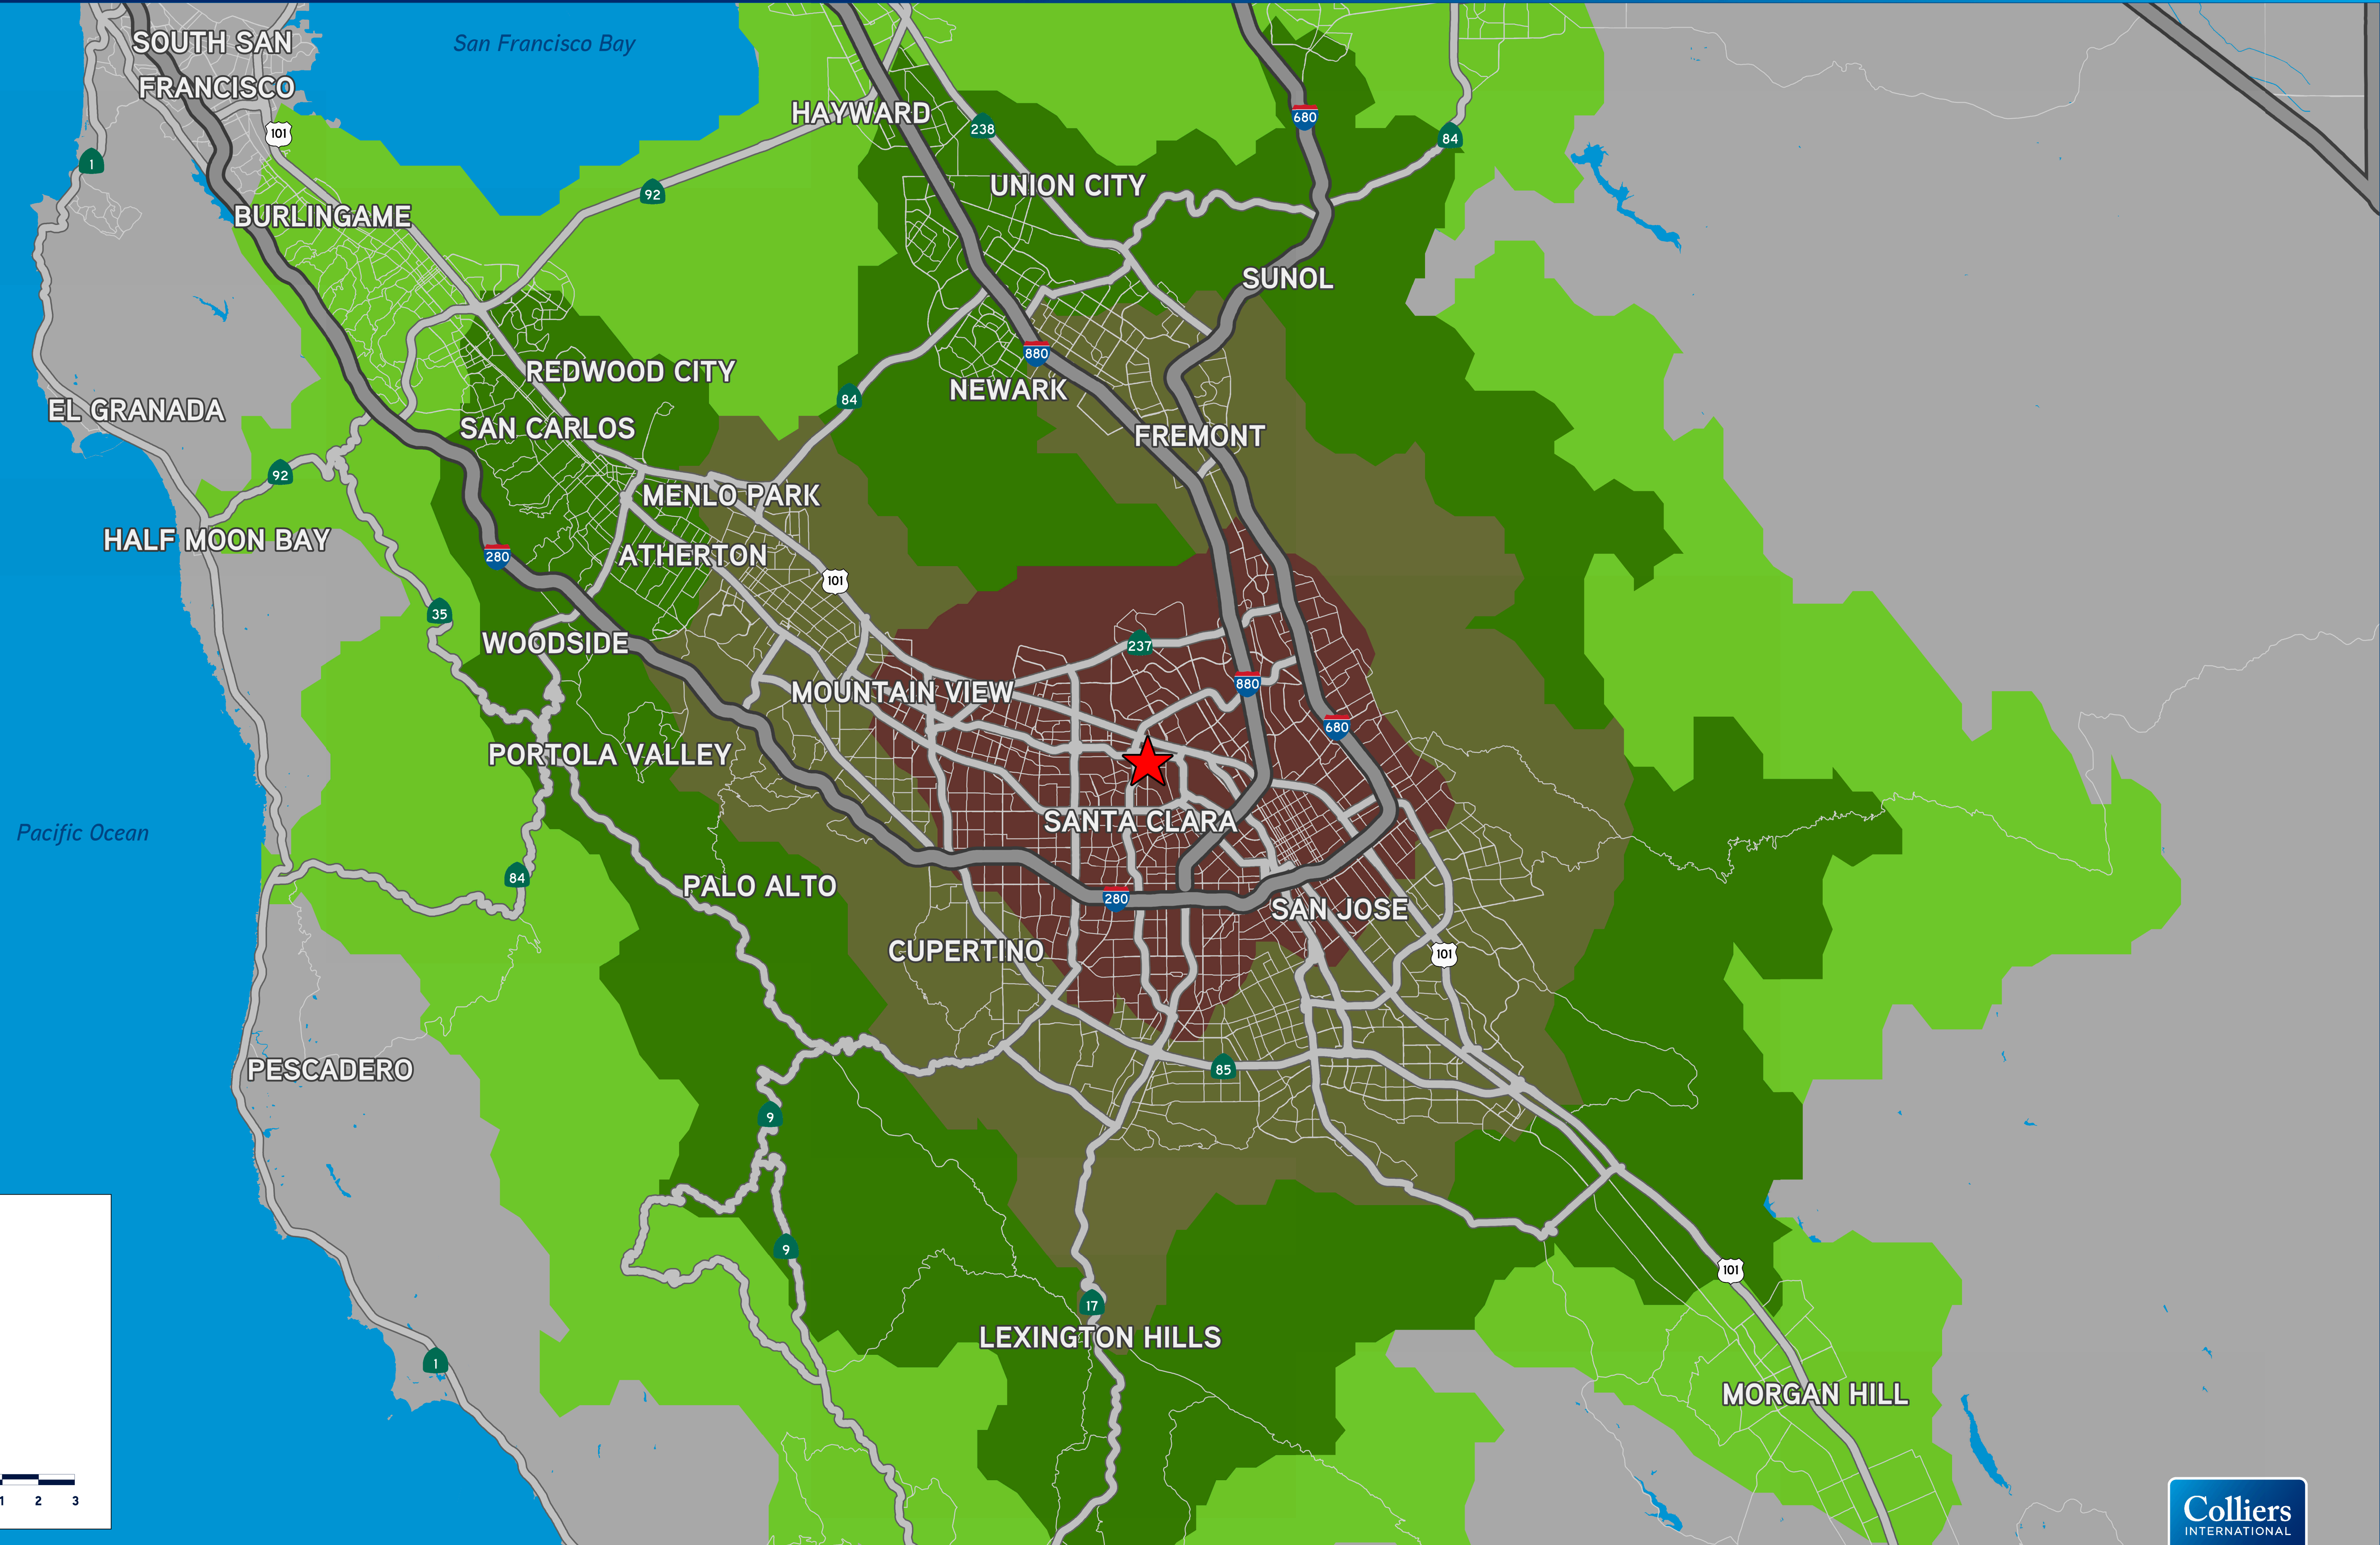

Drive Times

Bay Area, CA

Subject

Drive Time
Heavy Traffic

- 15 Minutes
- 30 Minutes
- 45 Minutes
- 60 Minutes

Miles

0 1 2 3